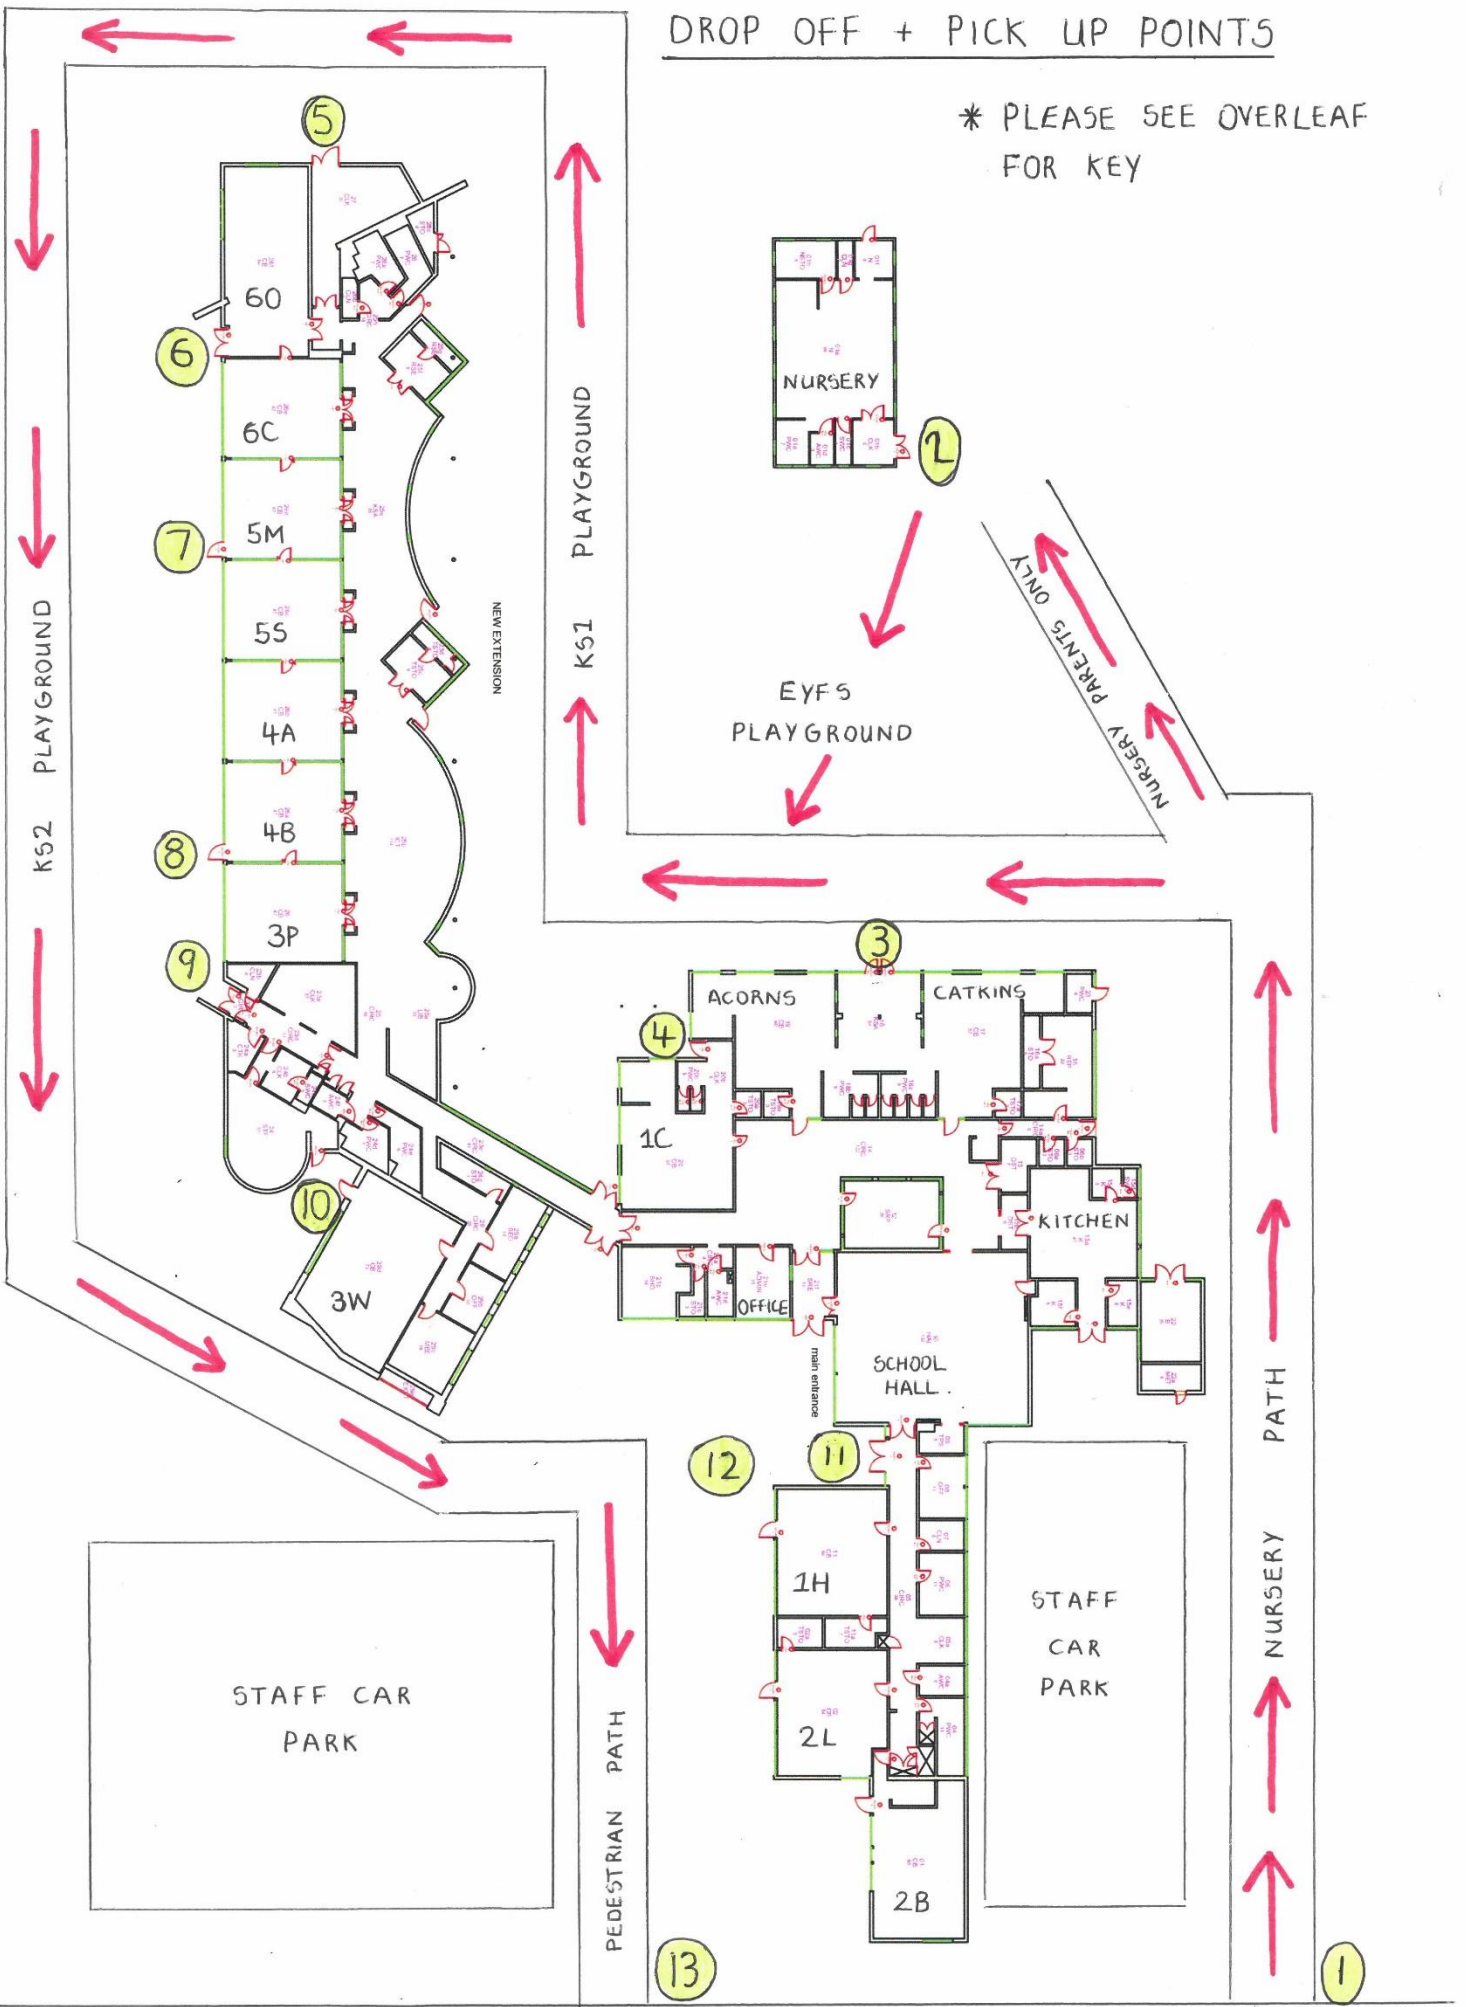

DROP OFF + PICK UP POINTS

* PLEASE SEE OVERLEAF FOR KEY

HEADLANDS ROAD

NURSERY GATE

AUTUMN 2020

SCHOOL DROP OFF AND PICK UP POINTS

KEY

1	Nursery Gate – Start of one-way system and entrance to school site
2	Nursery drop off and pick up point
3	Reception drop off and pick up point
4	1 Cherry drop off and pick up point
5	Y5/6 drop off point for all pupils Pick up point for pupils in 6 Cedar and 5 Sycamore plus pupils in 6 Oak and 5 Maple who have siblings in school
6	Pick up point for pupils in 6 Oak without siblings
7	Pick up point for pupils in 5 Maple without siblings
8	Pick up point for pupils in 4 Birch without siblings
9	Y3/4 drop off point for all pupils Pick up point for pupils in 4 Ash and 3 Pine plus pupils in 4 Birch and 3 Willow who have siblings in school
10	Pick up point for pupils in 3 Willow without siblings
11	Drop off point for all pupils in 1 Hawthorn, 2 Laurel and 2 Beech Pick up point for pupils in 2 Beech plus pupils in 1 Hawthorn and 2 Laurel who have siblings in school
12	Pick up point for pupils in 1 Hawthorn and 2 Laurel
13	Pedestrian Gate – End of one-way system and exit to Headlands Road